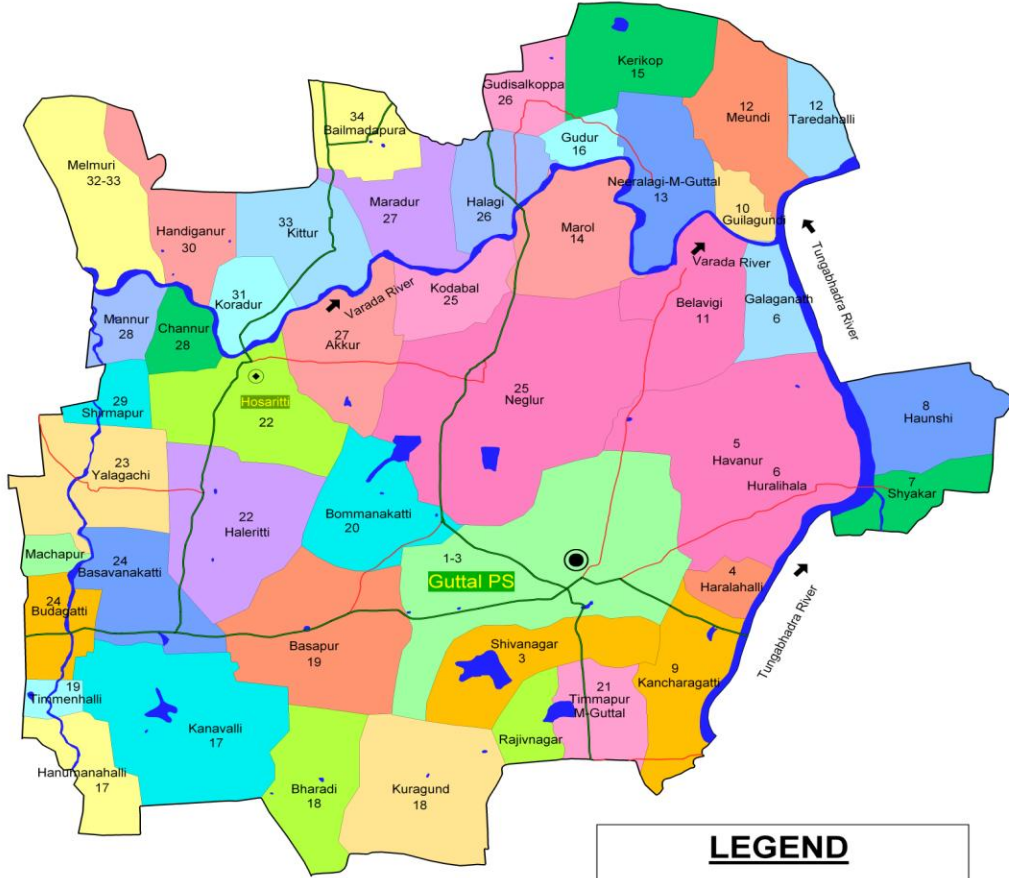

GUTTALA

POLICE STATION Beat Map

LEGEND

- Police Station
- Police Out Post
- Tanks & Rivers
- Major roads
- State Highway
- Village Boundary
- Station Boundary

Prepared at: District NRDMs Centre,
Zilla Panchayat Haveri
Source: Guttala Police Station
Haveri Taluk