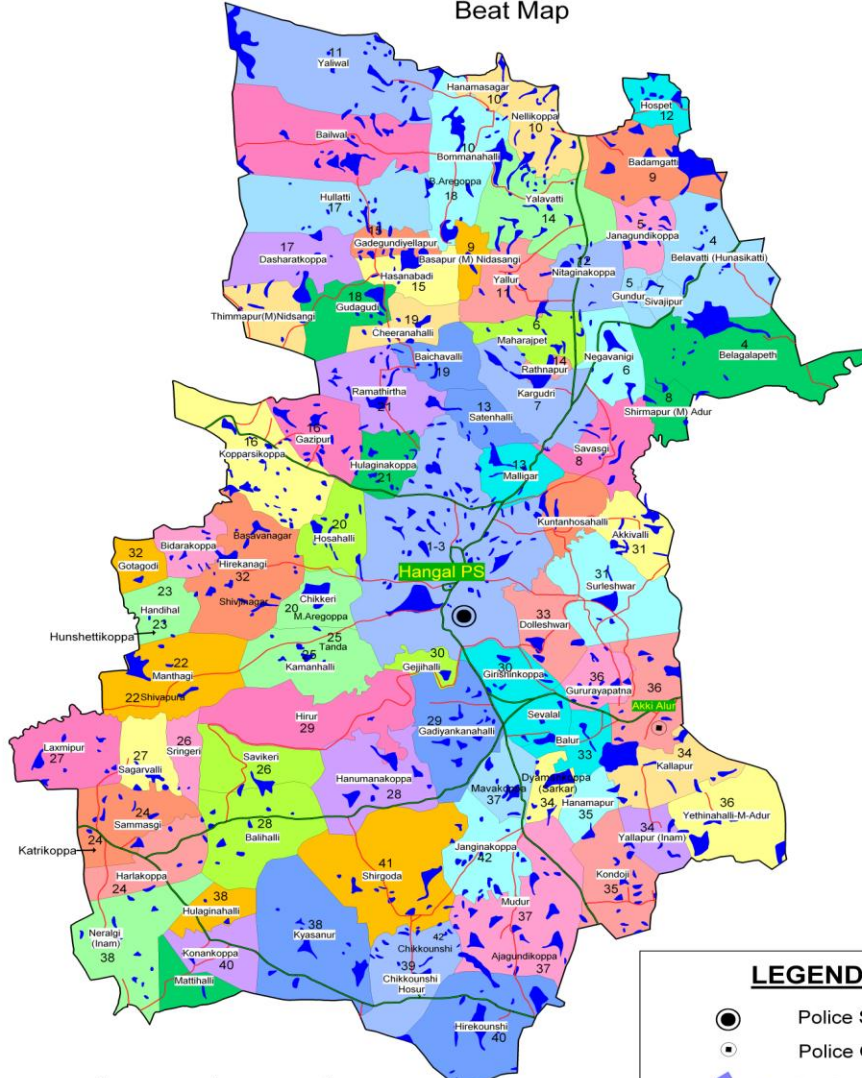

HANAGAL

POLICE STATION Beat Map

LEGEND

- Police Station
- Police Out Post
- Tanks & Rivers
- Major roads
- State Highway
- Village Boundary
- Station Boundary

Prepared at: District NRDMS Centre,
Zilla Panchayat Haveri
Source: Hanagal Police Station
Hanagal Taluk