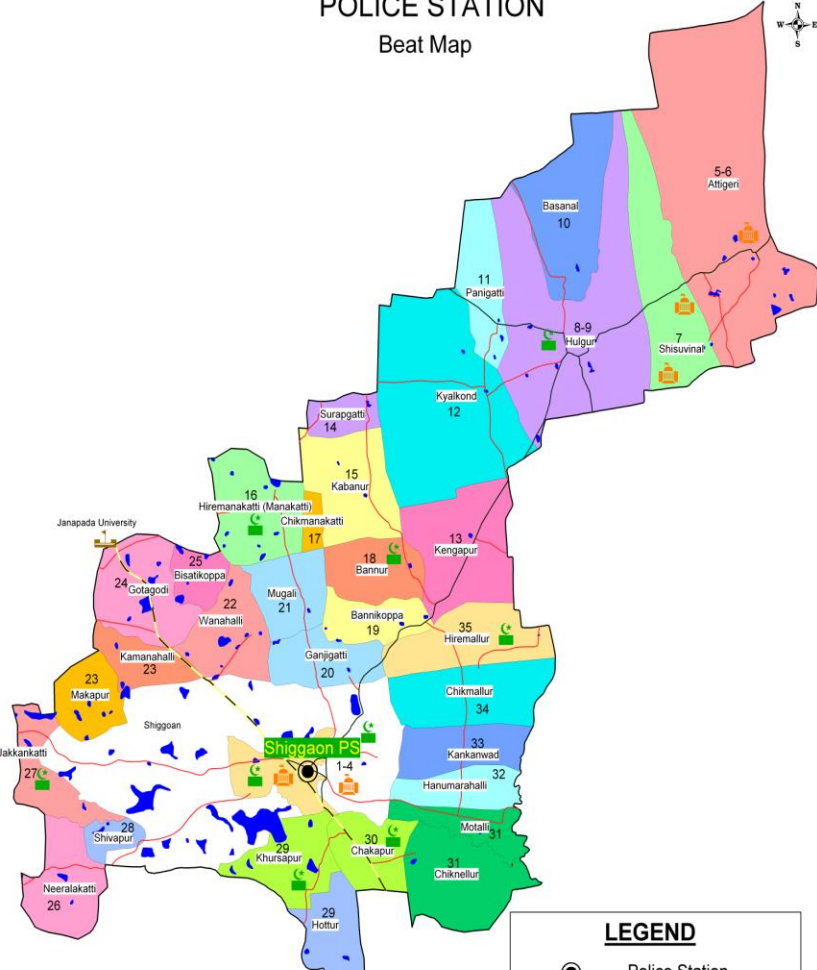

SHIGGOAN

POLICE STATION Beat Map

LEGEND

- Police Station
- Tanks & Rivers
- Major roads
- State Highway
- National Highway-4
- Village Boundary
- Station Boundary
- Temple, Mazid

ಶಿಗ್ಗಾವ ಪೊಲೀಸ್ ಠಾಣೆ ಬೀಟ್ ಅಧಿಕಾರಿ ಮತ್ತು ಸಿಬ್ಬಂದಿಗಳ ವಿವರ

ಸಂಪರ್ಕ ಉಸ್ತುವಾರಿ ಅಧಿಕಾರಿ ಶಿಗ್ಗಾವ ಪಿ.ಎಸ್.ಐ. ಮೊ : 9480804558