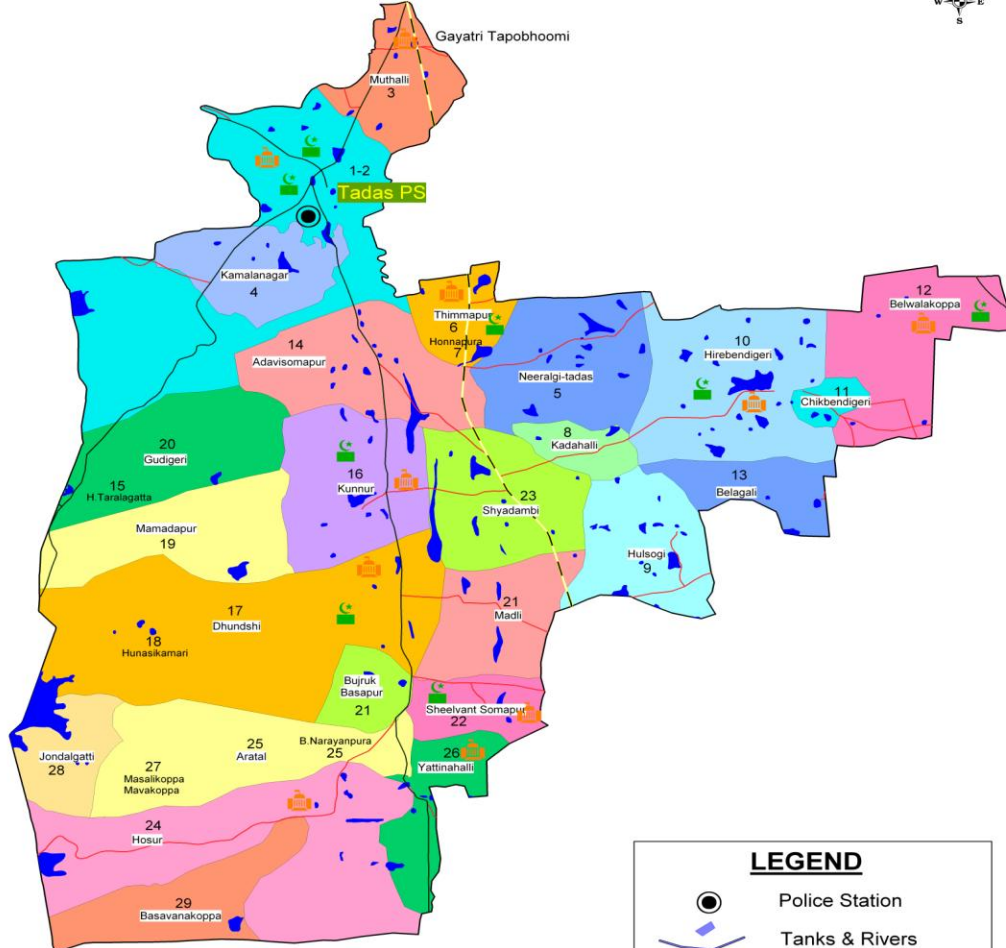

TADAS

POLICE STATION

Beat Map

LEGEND

- Police Station
- Tanks & Rivers
- Major roads
- State Highway
- National Highway-4
- Village Boundary
- Station Boundary
- Temple, Mazid

Prpared at: District NRDMS Centre,
Zilla Panchayat Haveri
Source:Tadas Police Station
Shiggoan Taluk